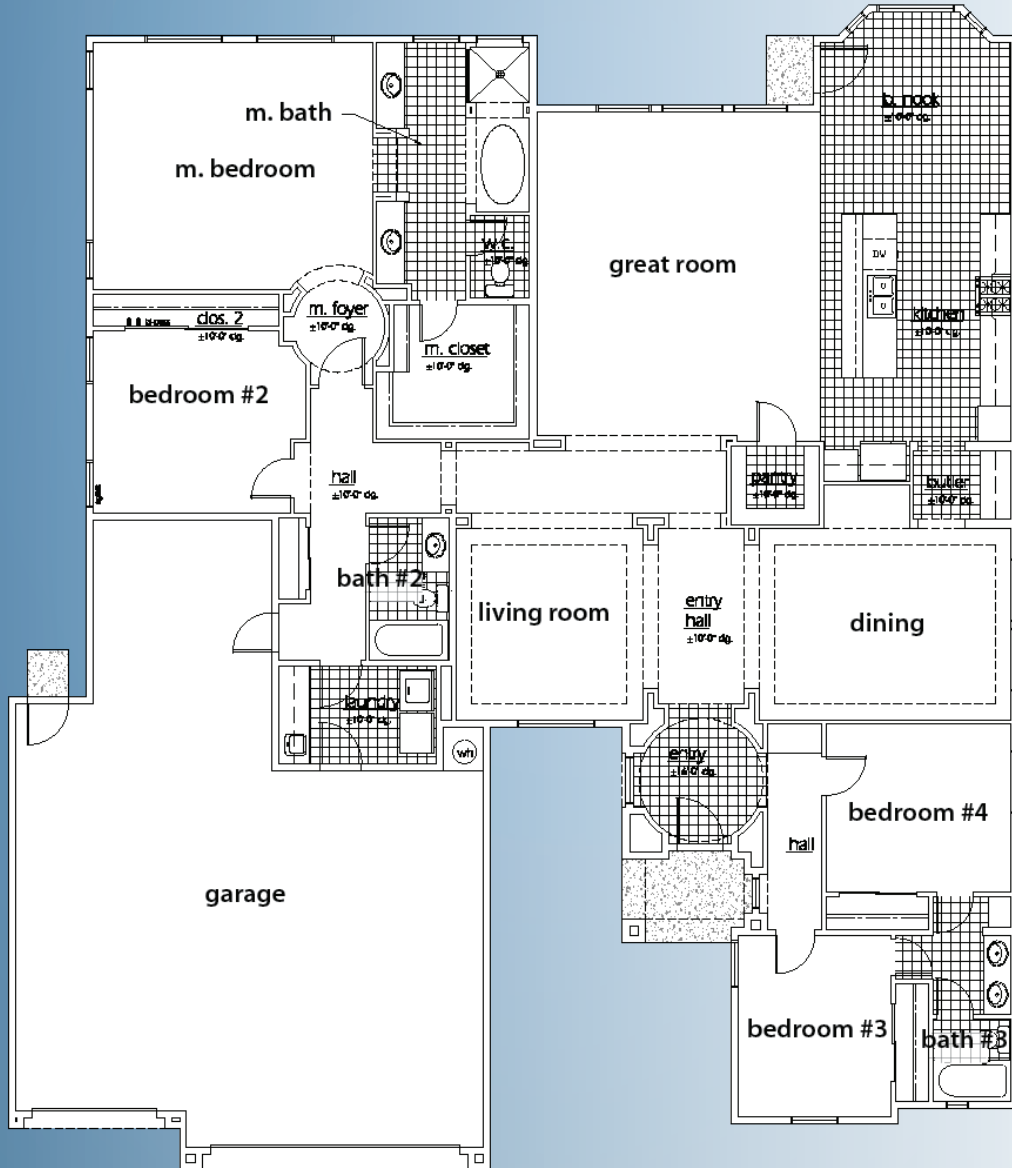

Model 2997

2,997 sq. ft.

4 Bedrooms • 3 Baths

3 Car Garage

10.05.16 - Details and information subject to change without notice. Some features are only available per plan. Builder reserves the right to substitute products or materials due to availability. Please see sales consultant for details. Square footage is approximate. Renderings are artist conception. Marketed by Artisan Communities, LLC.