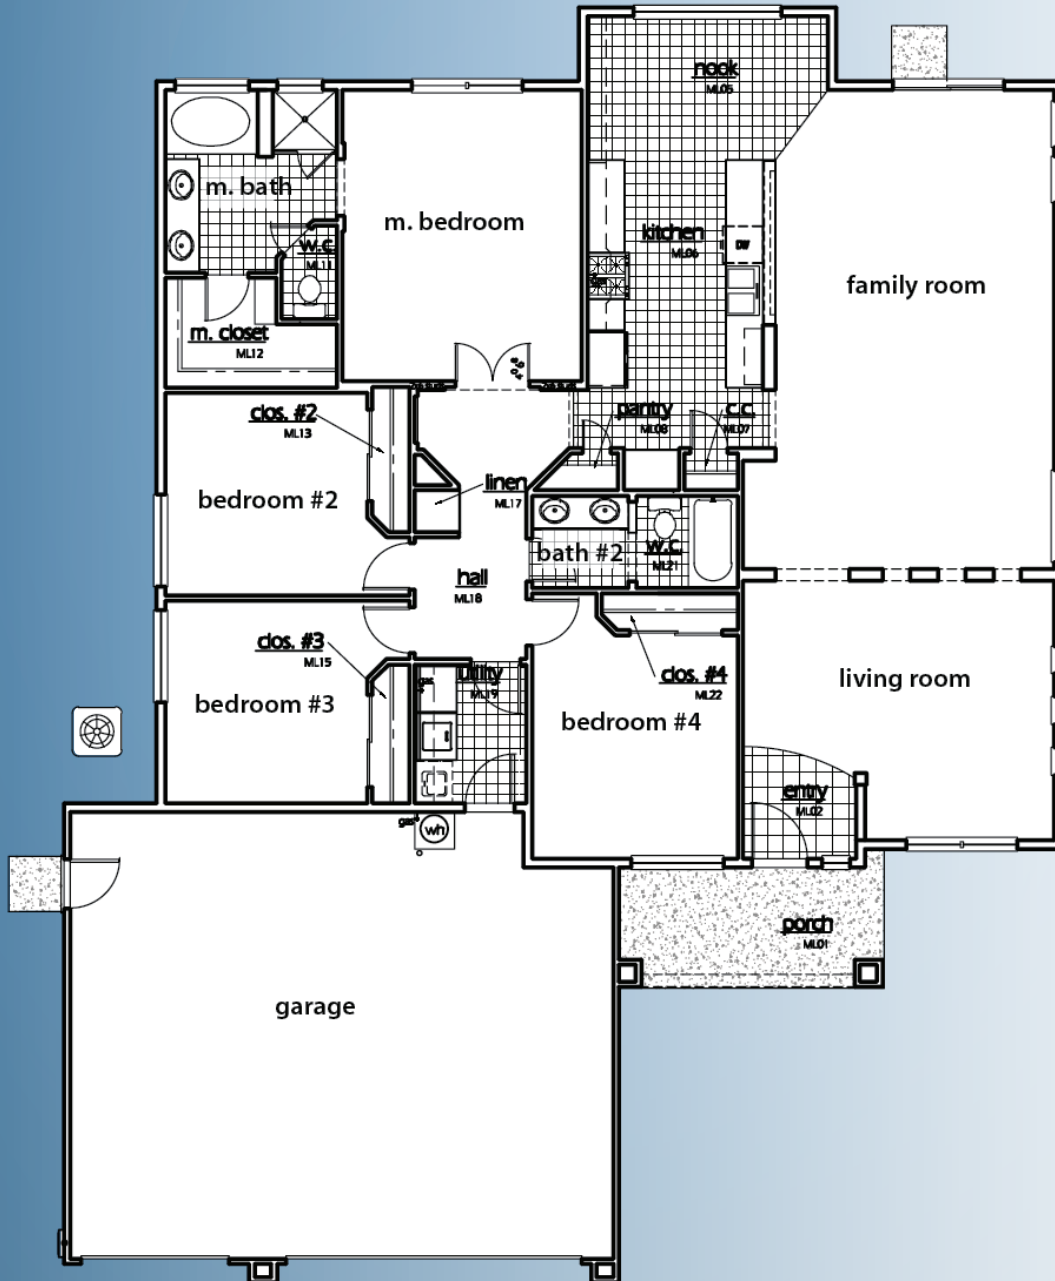

Model 2075

2,075 sq. ft.

4 Bedrooms • 2 Baths

3 Car Garage

SAGE RANCH ESTATES

10.05.16 - Details and information subject to change without notice. Some features are only available per plan. Builder reserves the right to substitute products or materials due to availability. Please see sales consultant for details. Square footage is approximate. Renderings are artist conception. Marketed by Artisan Communities, LLC.